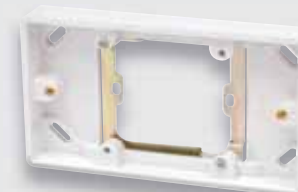

CMA091

essentials™

For the complete range of back boxes see Essentials™ page m7.

Moulded Pattress Boxes

- **CMA080** 1 Gang 16mm Deep Pattress Box With Earth Terminal
- **CMA081** 1 Gang 25mm Deep Pattress Box
- **CMA082** 2 Gang 25mm Deep Pattress Box
- **CMA083** 1 Gang 35mm Deep Pattress Box
- **CMA084** 2 Gang 35mm Deep Pattress Box
- **CMA085** 1 Gang 47mm Deep Pattress Box With Earth Terminal
- **CMA086** 2 Gang 47mm Deep Pattress Box Fitted With Cable Restraint & Earth Terminal
- **CMA089** Dual Accessory 29mm Deep Pattress Box With Earth Terminal

Architrave Pattress Boxes

1. **CMA175** 1 Gang 19mm Deep Architrave Pattress Box with Earth Terminal
   - **CMA176** 2 Gang 19mm Deep Architrave Pattress Box with Earth Terminal
2. For Mode® products only

PVC Pattress Boxes

- **CMA230** 1 Gang 29mm Deep PVC Pattress Box - Trunking
- **CMA235** 2 Gang 29mm Deep PVC Pattress Box - Trunking
- **CMA240** 1 Gang 29mm Deep PVC Pattress Box - Conduit
- **CMA245** 2 Gang 29mm Deep PVC Pattress Box - Conduit

Converter Pattress Box

- **CMA091** 1 Gang To 2 Gang 16mm Deep Converter Pattress